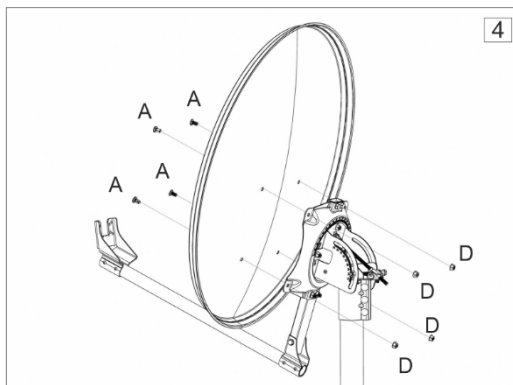

Elevation 5° ~ 90° with continuous Fine Adjustment system

Polarization (Skew) ±23° continuous

Mast Pipe Interface
FEED ARM Interface

Ø 60mm (Top Pole)

Ø32mm (outer diameter) / Ø29mm (inner diameter) / **Customizable to any Customer**

Feed/Transceiver Interface

ENVIRONMENTAL

Windload Tests
Salt Spray
Operational Temperature

In accordance with ESOG120 – Type Approval and characterization Procedures from Eutelsat

750h ASTM B-117

-40°C to 60°C

75 VSAT

Satellite Antenna
Technical Brochure
for KA & KU Band

Confidential
Document

A		M8 x 16 Oval head, short neck	8
B		M8 x 45 Oval head, long neck	2
C		M8x16 Hex bolt	5
D		M8 sext nut	10
E		M8 washer	5
F		M6x15 Socket head cap screw	4