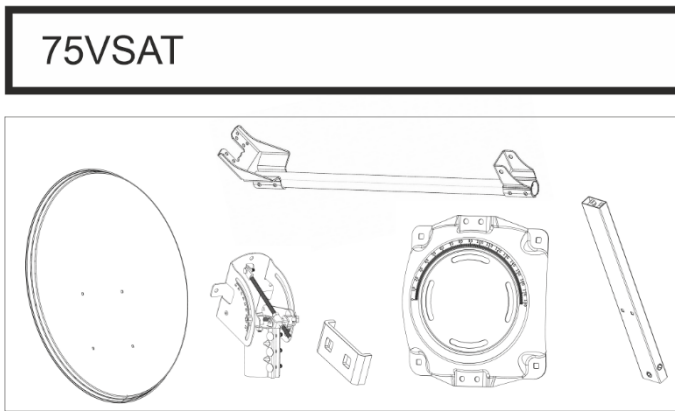

A		M8 x 16 Oval head, short neck	8
B		M8 x 45 Oval head, long neck	2
C		M8x16 Hex bolt	5
D		M8 sext nut	10
E		M8 washer	5
F		M6x15 Socket head cap screw	4

75 VSAT

Satellite Antenna
Technical Brochure
for KA & KU Band

Confidential
Document