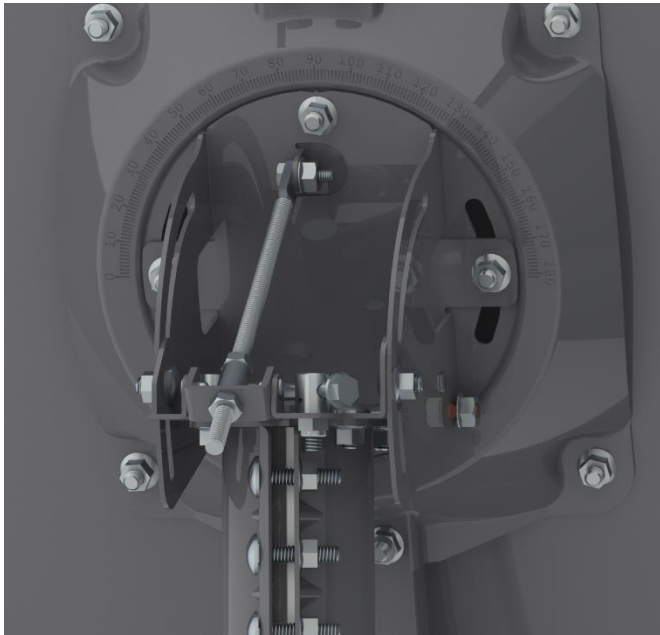

75 VSAT

sinuta 

Satellite Antenna
for KA & KU Band
Technical Brochure

Confidential Document

75 VSAT

Satellite Antenna
Technical Brochure
for KA & KU Band

Confidential
Document

Photo Documentation II

75 VSAT

Satellite Antenna
Technical Brochure
for KA & KU Band

Confidential
Document

Technical Specifications

RF

Optics Type
Offset (°)
Effective Aperture (cm)
Polarization
F/D Ratio
Frequency Range (GHz)

Offset
20.8
75 (75x80 Physical Axis)
Circular (R/L) / Linear
0.78

30dB on RX Ku-Band
30dB on TX Ku-Band

MECHANICAL

Reflector Material
Reflector RMS Surface Accuracy (mm)
Adjustment Range

One Piece Powder Painted Galvanized Steel

< 0.3

Azimuth 360° Continuous, with ±5° Fine Adjustment system

Elevation 5° ~ 90° with continuous Fine Adjustment system

Polarization (Skew) ±23° continuous

Mast Pipe Interface
FEED ARM Interface

Ø 60mm (Top Pole)

Ø32mm (outer diameter) / Ø29mm (inner diameter) / **Customizable to any Customer**