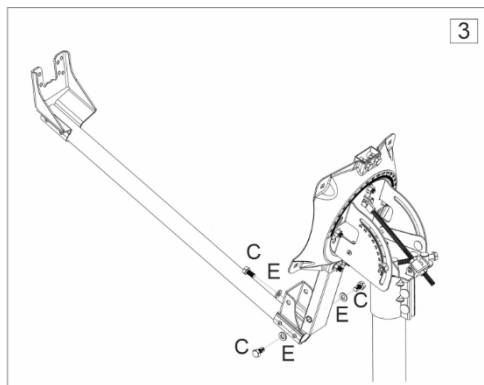

Elevation 5° ~ 90° with continuous Fine Adjustment system

Polarization (Skew) ±23° continuous

Mast Pipe Interface
FEED ARM Interface

Ø 60mm (Top Pole)

Ø32mm (outer diameter) / Ø29mm (inner diameter) / **Customizable to any Customer**

75 VSAT

Satellite Antenna
Technical Brochure
for KA & KU Band

Confidential
Document

A		M8 x 16 Oval head, short neck	8
B		M8 x 45 Oval head, long neck	2
C		M8x16 Hex bolt	5
D		M8 sext nut	10
E		M8 washer	5
F		M6x15 Socket head cap screw	4