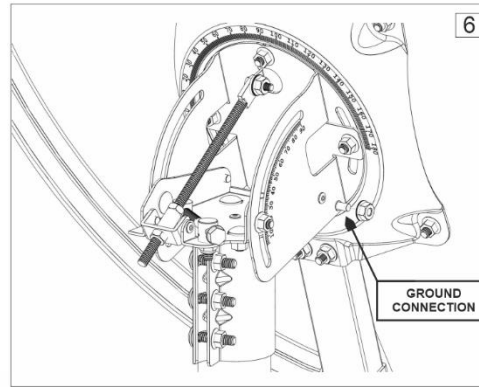

75 VSAT

Satellite Antenna
Technical Brochure
for KA & KU Band

Confidential
Document