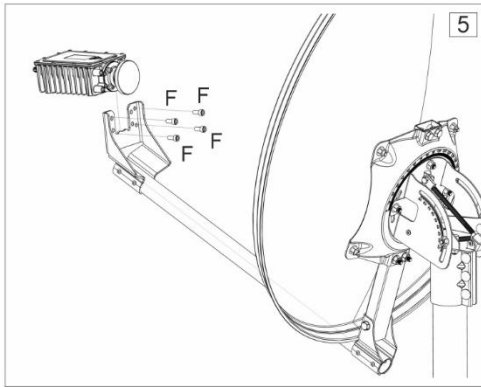

75 VSAT

Satellite Antenna
Technical Brochure
for KA & KU Band

Confidential
Document