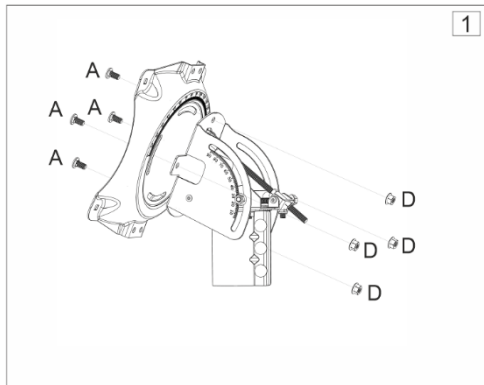

Elevation 5° ~ 90° with continuous Fine Adjustment system

Polarization (Skew) ±23° continuous

Mast Pipe Interface
FEED ARM Interface

Ø 60mm (Top Pole)

Ø32mm (outer diameter) / Ø29mm (inner diameter) / **Customizable to any Customer**

75 VSAT

Satellite Antenna
Technical Brochure
for KA & KU Band

Confidential
Document

A		M8 x 16 Oval head, short neck	8
B		M8 x 45 Oval head, long neck	2
C		M8x16 Hex bolt	5
D		M8 sext nut	10
E		M8 washer	5
F		M6x15 Socket head cap screw	4