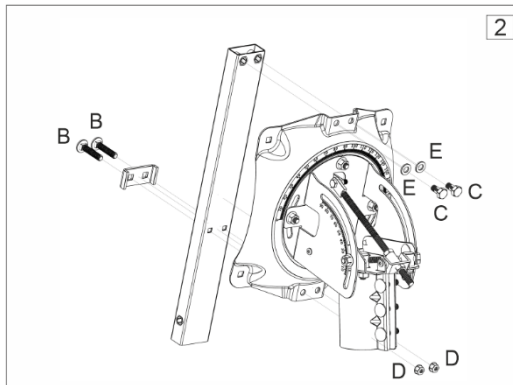

Elevation 5° ~ 90° with continuous Fine Adjustment system

Polarization (Skew) ±23° continuous

Mast Pipe Interface
FEED ARM Interface

Ø 60mm (Top Pole)

Ø32mm (outer diameter) / Ø29mm (inner diameter) / **Customizable to any Customer**

75 VSAT

Satellite Antenna
Technical Brochure
for KA & KU Band

Confidential
Document

A		M8 x 16 Oval head, short neck	8
B		M8 x 45 Oval head, long neck	2
C		M8x16 Hex bolt	5
D		M8 sext nut	10
E		M8 washer	5
F		M6x15 Socket head cap screw	4