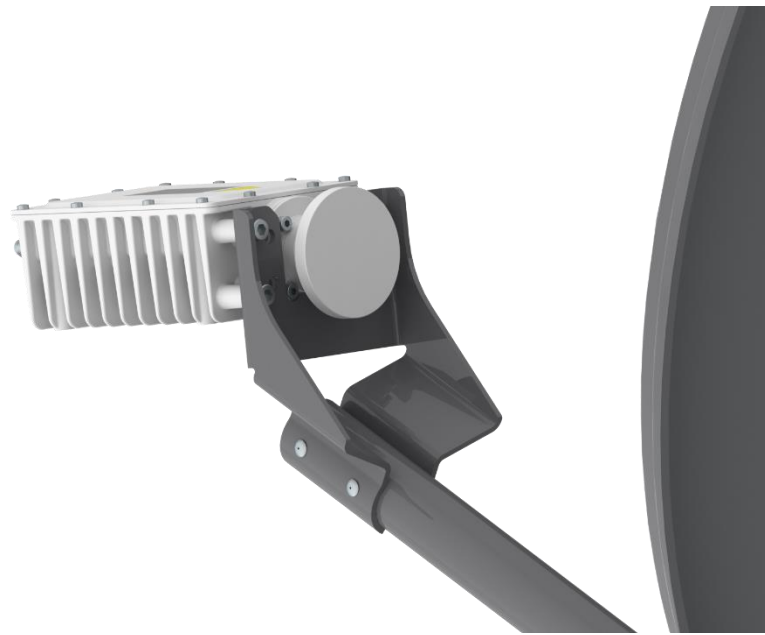

75 VSAT

sinuta 

Satellite Antenna
for KA & KU Band
Technical Brochure

Confidential Document

75 VSAT

Satellite Antenna
Technical Brochure
for KA & KU Band

Confidential
Document

Photo Documentation II

75 VSAT

Satellite Antenna
Technical Brochure
for KA & KU Band

Confidential
Document

Technical Specifications

RF

Optics Type
Offset (°)
Effective Aperture (cm)
Polarization
F/D Ratio
Frequency Range (GHz)

Offset
20.8
75 (75x80 Physical Axis)
Circular (R/L) / Linear
0.78

30dB on RX Ku-Band
30dB on TX Ku-Band

MECHANICAL

Reflector Material
Reflector RMS Surface Accuracy (mm)
Adjustment Range

One Piece Powder Painted Galvanized Steel

< 0.3

Azimuth 360° Continuous, with ±5° Fine Adjustment system

Elevation 5° ~ 90° with continuous Fine Adjustment system

Polarization (Skew) ±23° continuous

Mast Pipe Interface
FEED ARM Interface

Ø 60mm (Top Pole)

Ø32mm (outer diameter) / Ø29mm (inner diameter) / **Customizable to any Customer**