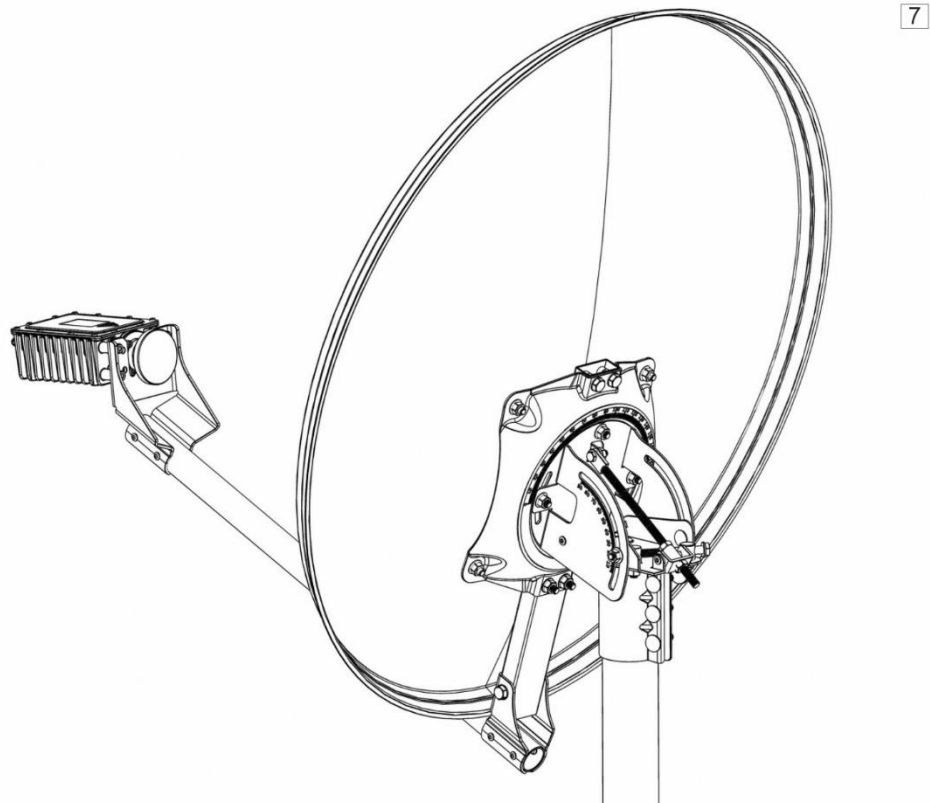

75 VSAT

Satellite Antenna
Technical Brochure
for KA & KU Band

Confidential
Document